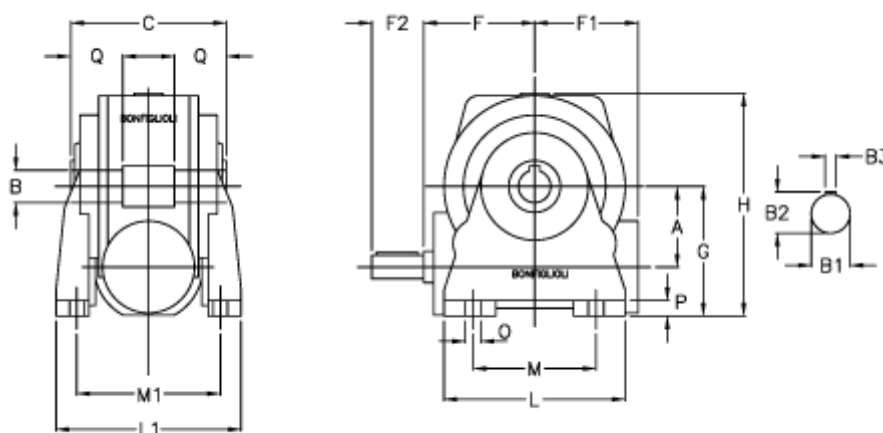

Article number: 3901210080100

Description: Worm gear with solid input shaft  
VF 210N-80-HS

## Measures

a	= 210.0	F1 = 277	O = 26.0
B	= 90	F2 = 110	P = 25
B1	= 48	g = 335	Q = 85.0
B2	= 51.5	H = 555.0	
B3	= 14	L = 440	
C	= 260	L1 = 320	
Description = VF 210N-xx-HS		m = 340	
F	= 230.0	M1 = 265.0	